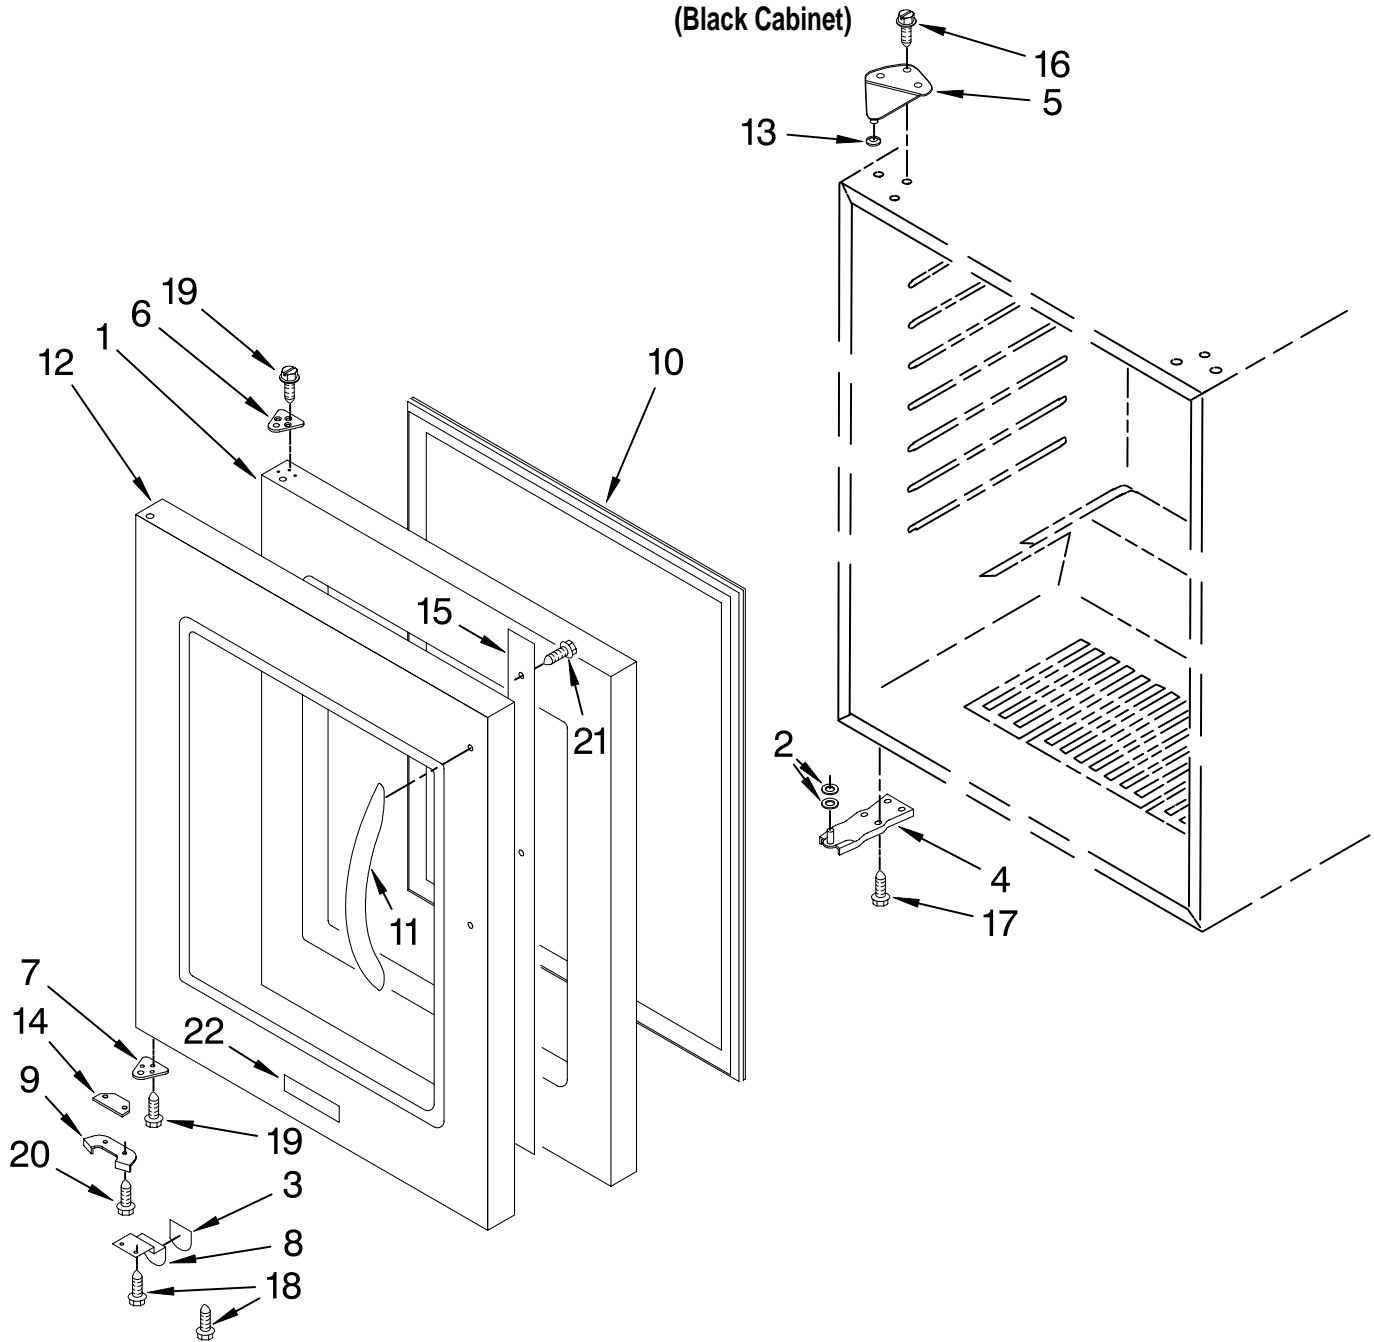

DOOR PARTS

For Models: KBCS24LSBS01
(Black Cabinet)

Illus. No.	Part No.	DESCRIPTION
1	4344854	Door Assembly (Includes Gasket)
2	W10162992	Washer-Bottom
3	W10163191	Gasket-Push Plate
4	4344787	Hinge, Bottom
5	4344754	Hinge, Top
6	4344804	Spacer, Top Hinge
7	4344798	Spacer, Bottom Hinge
8	4344757	Actuator, Switch
9	4344802	Door Stop

Illus. No.	Part No.	DESCRIPTION
10	4344852	Door Gasket
11	4344810	Handle, Door
12	4344856	Door Skin, Stainless Steel
13	4344760	Washer
14	4344803	Spacer, Door
15	4344904	Plate
16	4344796	Screw
17		Screw, Lower Hinge
	4344906	Quantity 1
	4344797	Quantity 3
18	4344827	Screw

Illus. No.	Part No.	DESCRIPTION
19	W10163072	Screw
20	4344801	Screw
21	4344808	Screw
22	4344813	Nameplate

**OPTIONAL PARTS
NOT ILLUSTRATED**

8171420 Cleaner, Stainless Steel (12 oz)

FOR ORDERING INFORMATION REFER TO PARTS PRICE LIST